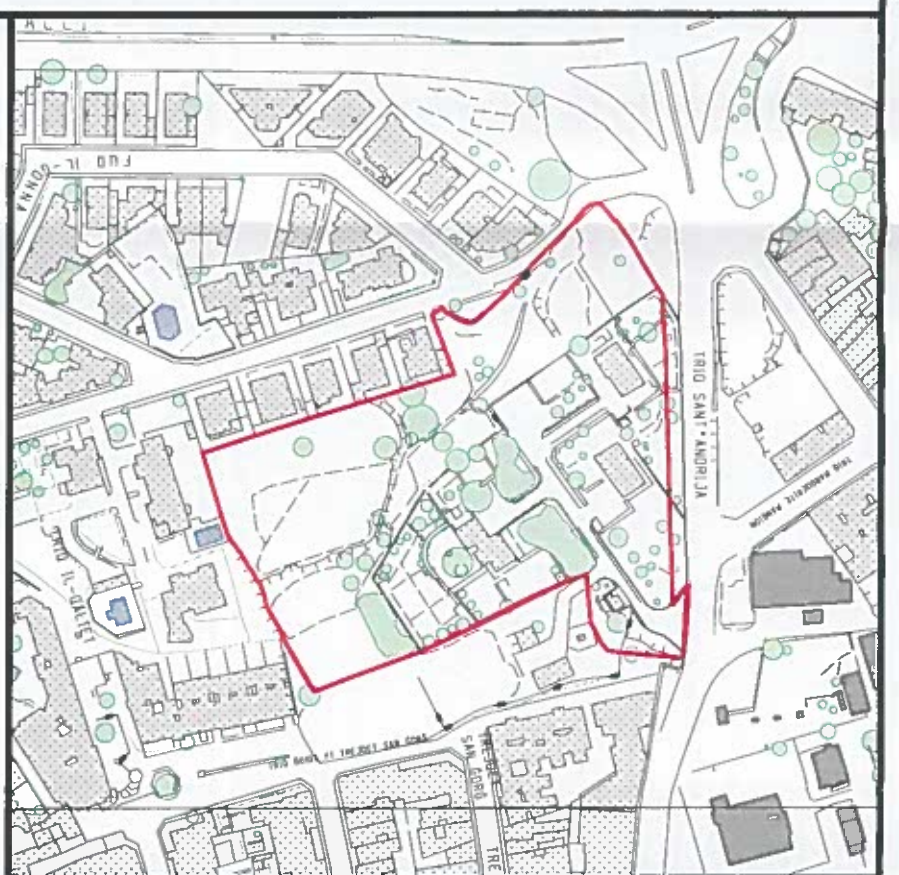

Scale 1:1000

**SITE AT
TRIO SANT' ANDRIJA
SAN GILJAN**

TRIO SANT' ANDRIJA

CARRITE HANGLON

TRIO GORDA FI TREJOET SAN GORC

SAN GORC

Scale 1:1000

Site Plan
S.S. 5275

Scale 1:2500
Map Ref. 53880
75563

AREA: 14,545m²

**GOVERNMENT PROPERTY DIVISION
ESTATE MANAGEMENT DEPARTMENT**

LOCALITY: SAN GILJAN

P.D. No: 2006_1008 SCALE 1:1000

FILE: 280/2001 DRAWN BY: DEMIR001 CHECKED BY: