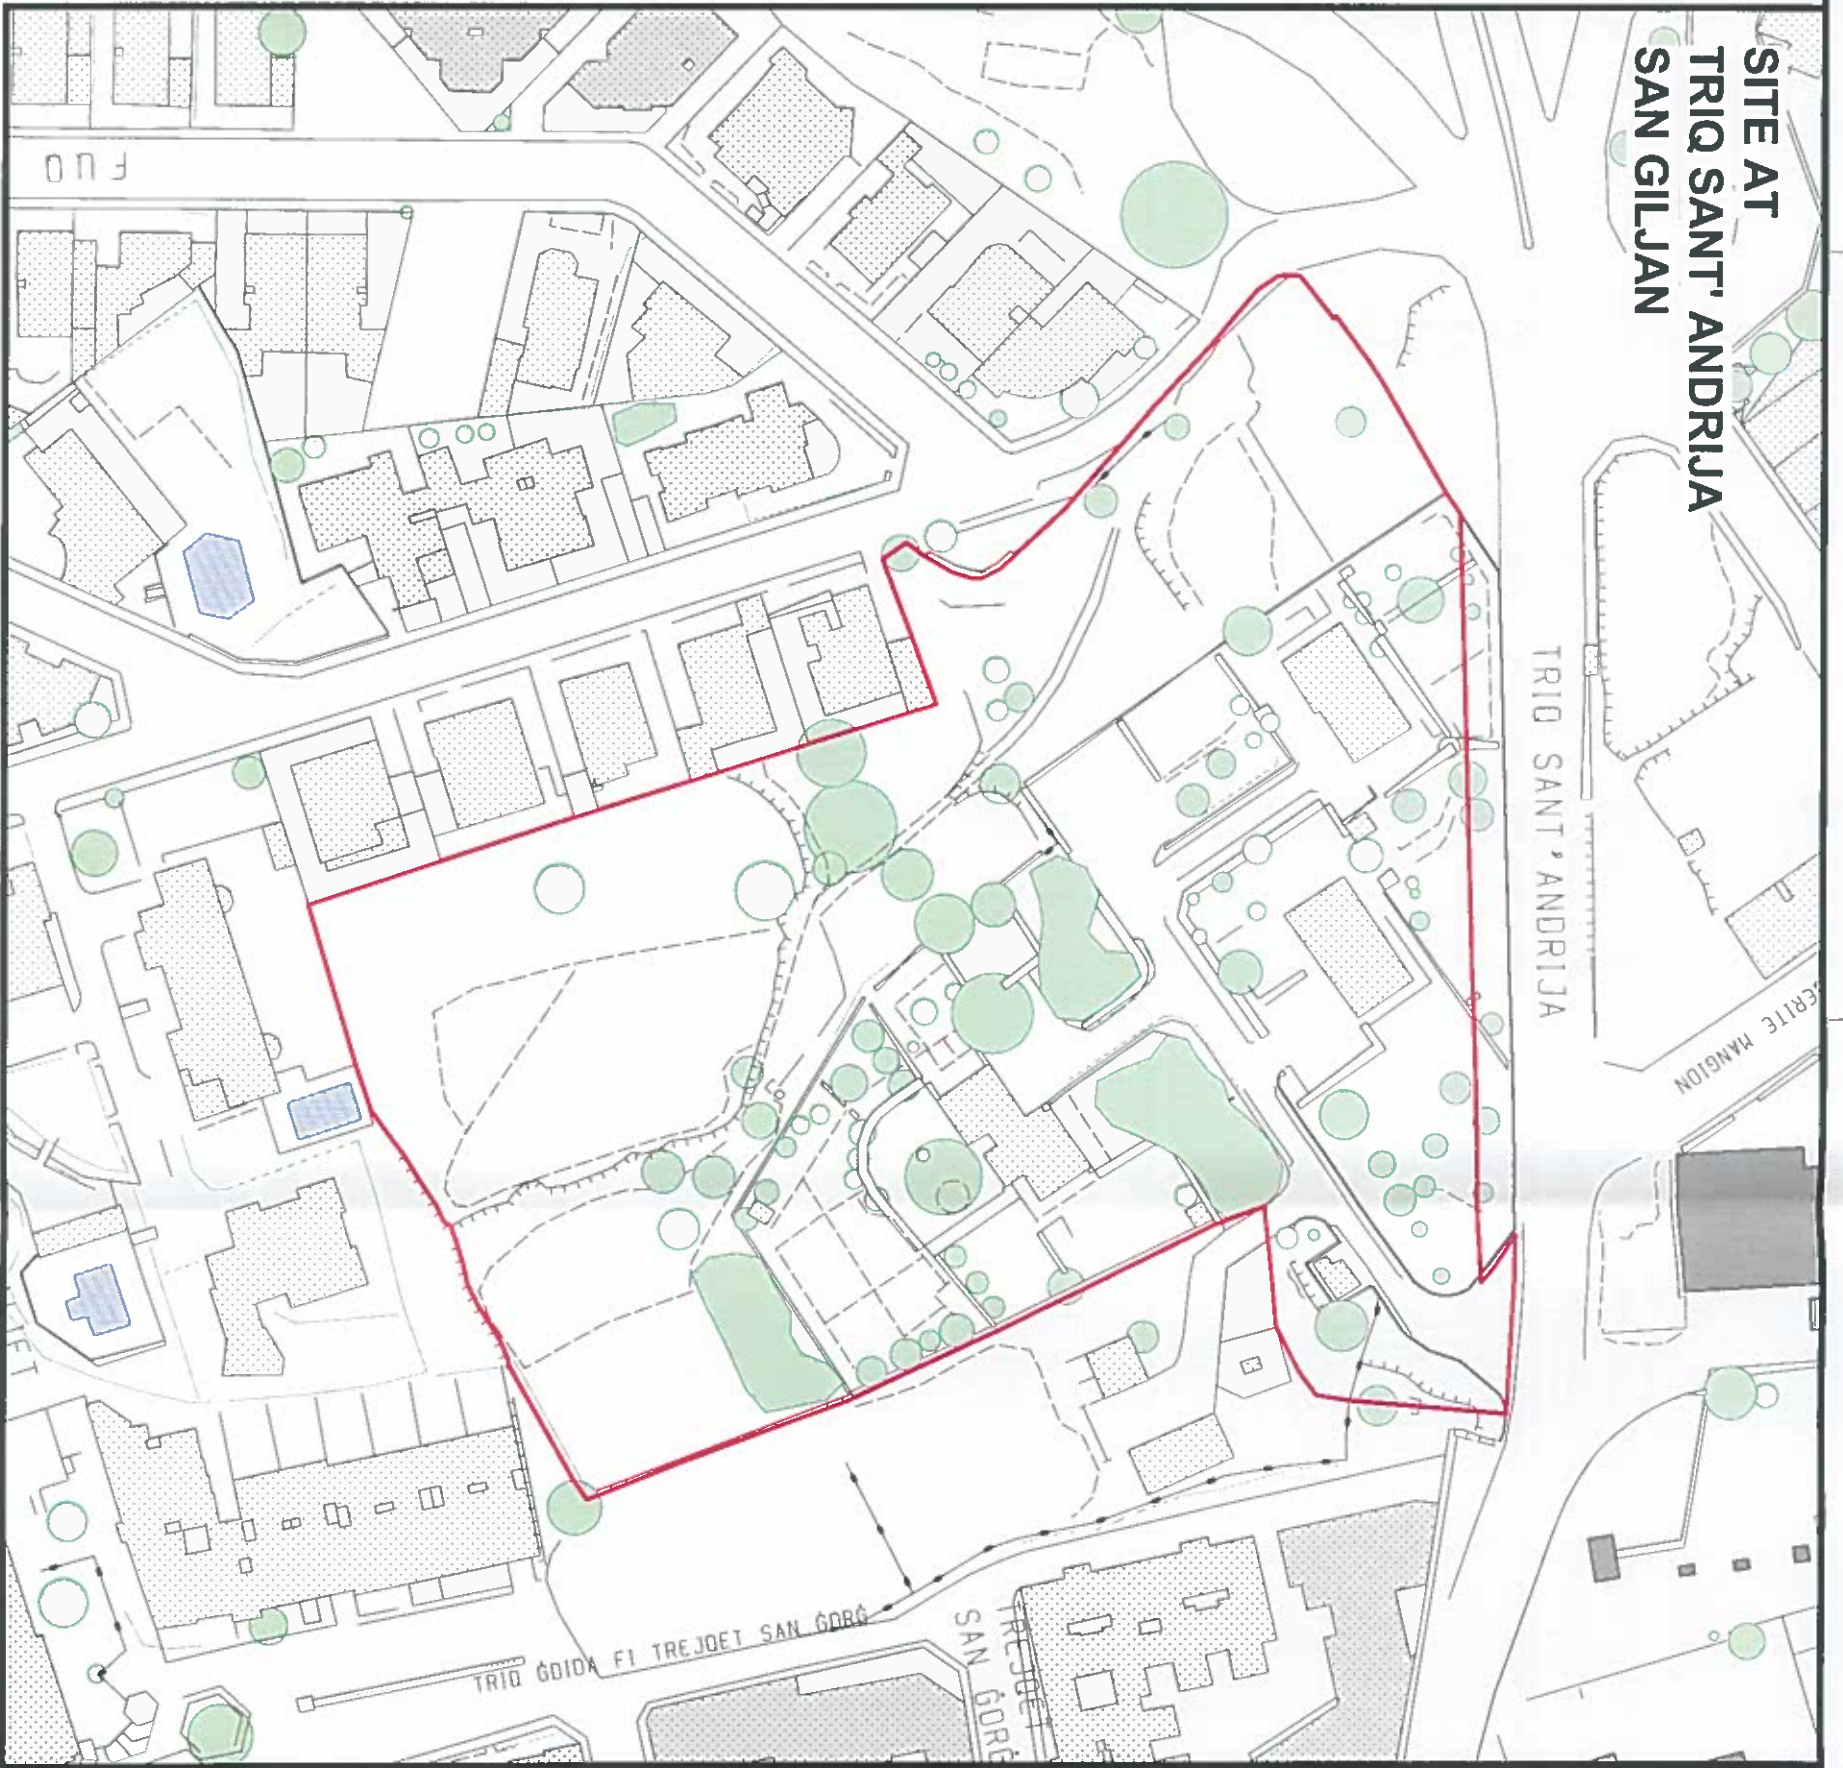

Scale 1:1000

**SITE AT
TRIO SANT' ANDRIJA
SAN GILJAN**

TRIO SANT' ANDRIJA

CARRITE HANGLON

TRIO GORDA FI TREJOET SAN GORC

SAN GORC

Scale 1:1000

Site Plan
S.S. 5275

Scale 1:2500
Map Ref. 53880
75563

AREA: 14,545m²

**GOVERNMENT PROPERTY DIVISION
ESTATE MANAGEMENT DEPARTMENT**

LOCALITY: SAN GILJAN

P.D. No: 2006_1008 SCALE 1:1000

FILE: 280/2001 DRAWN BY: DEMIR001 CHECKED BY: