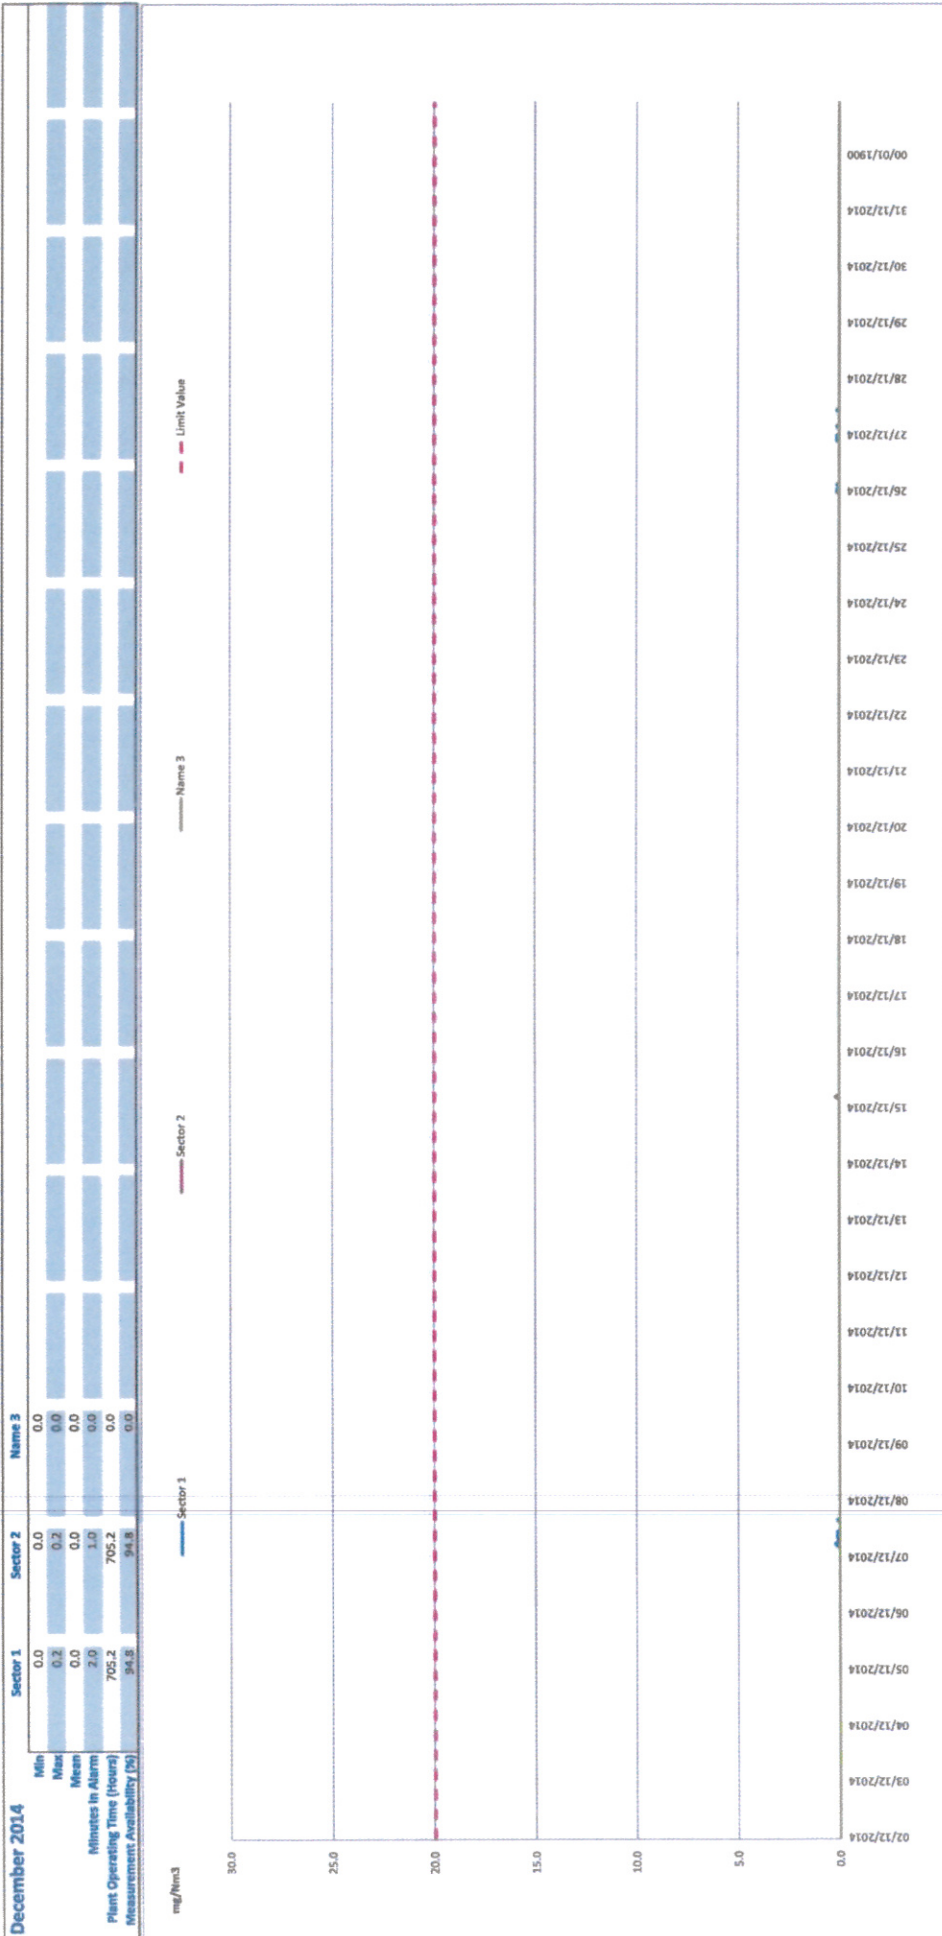

December Emissions Report - UC Limited (Lab Wharf)

January Emissions Report - UC Limited (Lab Wharf)

	Sector 1	Sector 2	Name 3
Min	0.0	0.0	0.0
Max	0.1	0.1	0.0
Mean	0.0	0.0	0.0
Minutes in Alarm	1.0	1.0	0.0
Plant Operating Time (Hours)	744.0	744.0	0.0
Measurement Availability (%)	100.0	100.0	0.0