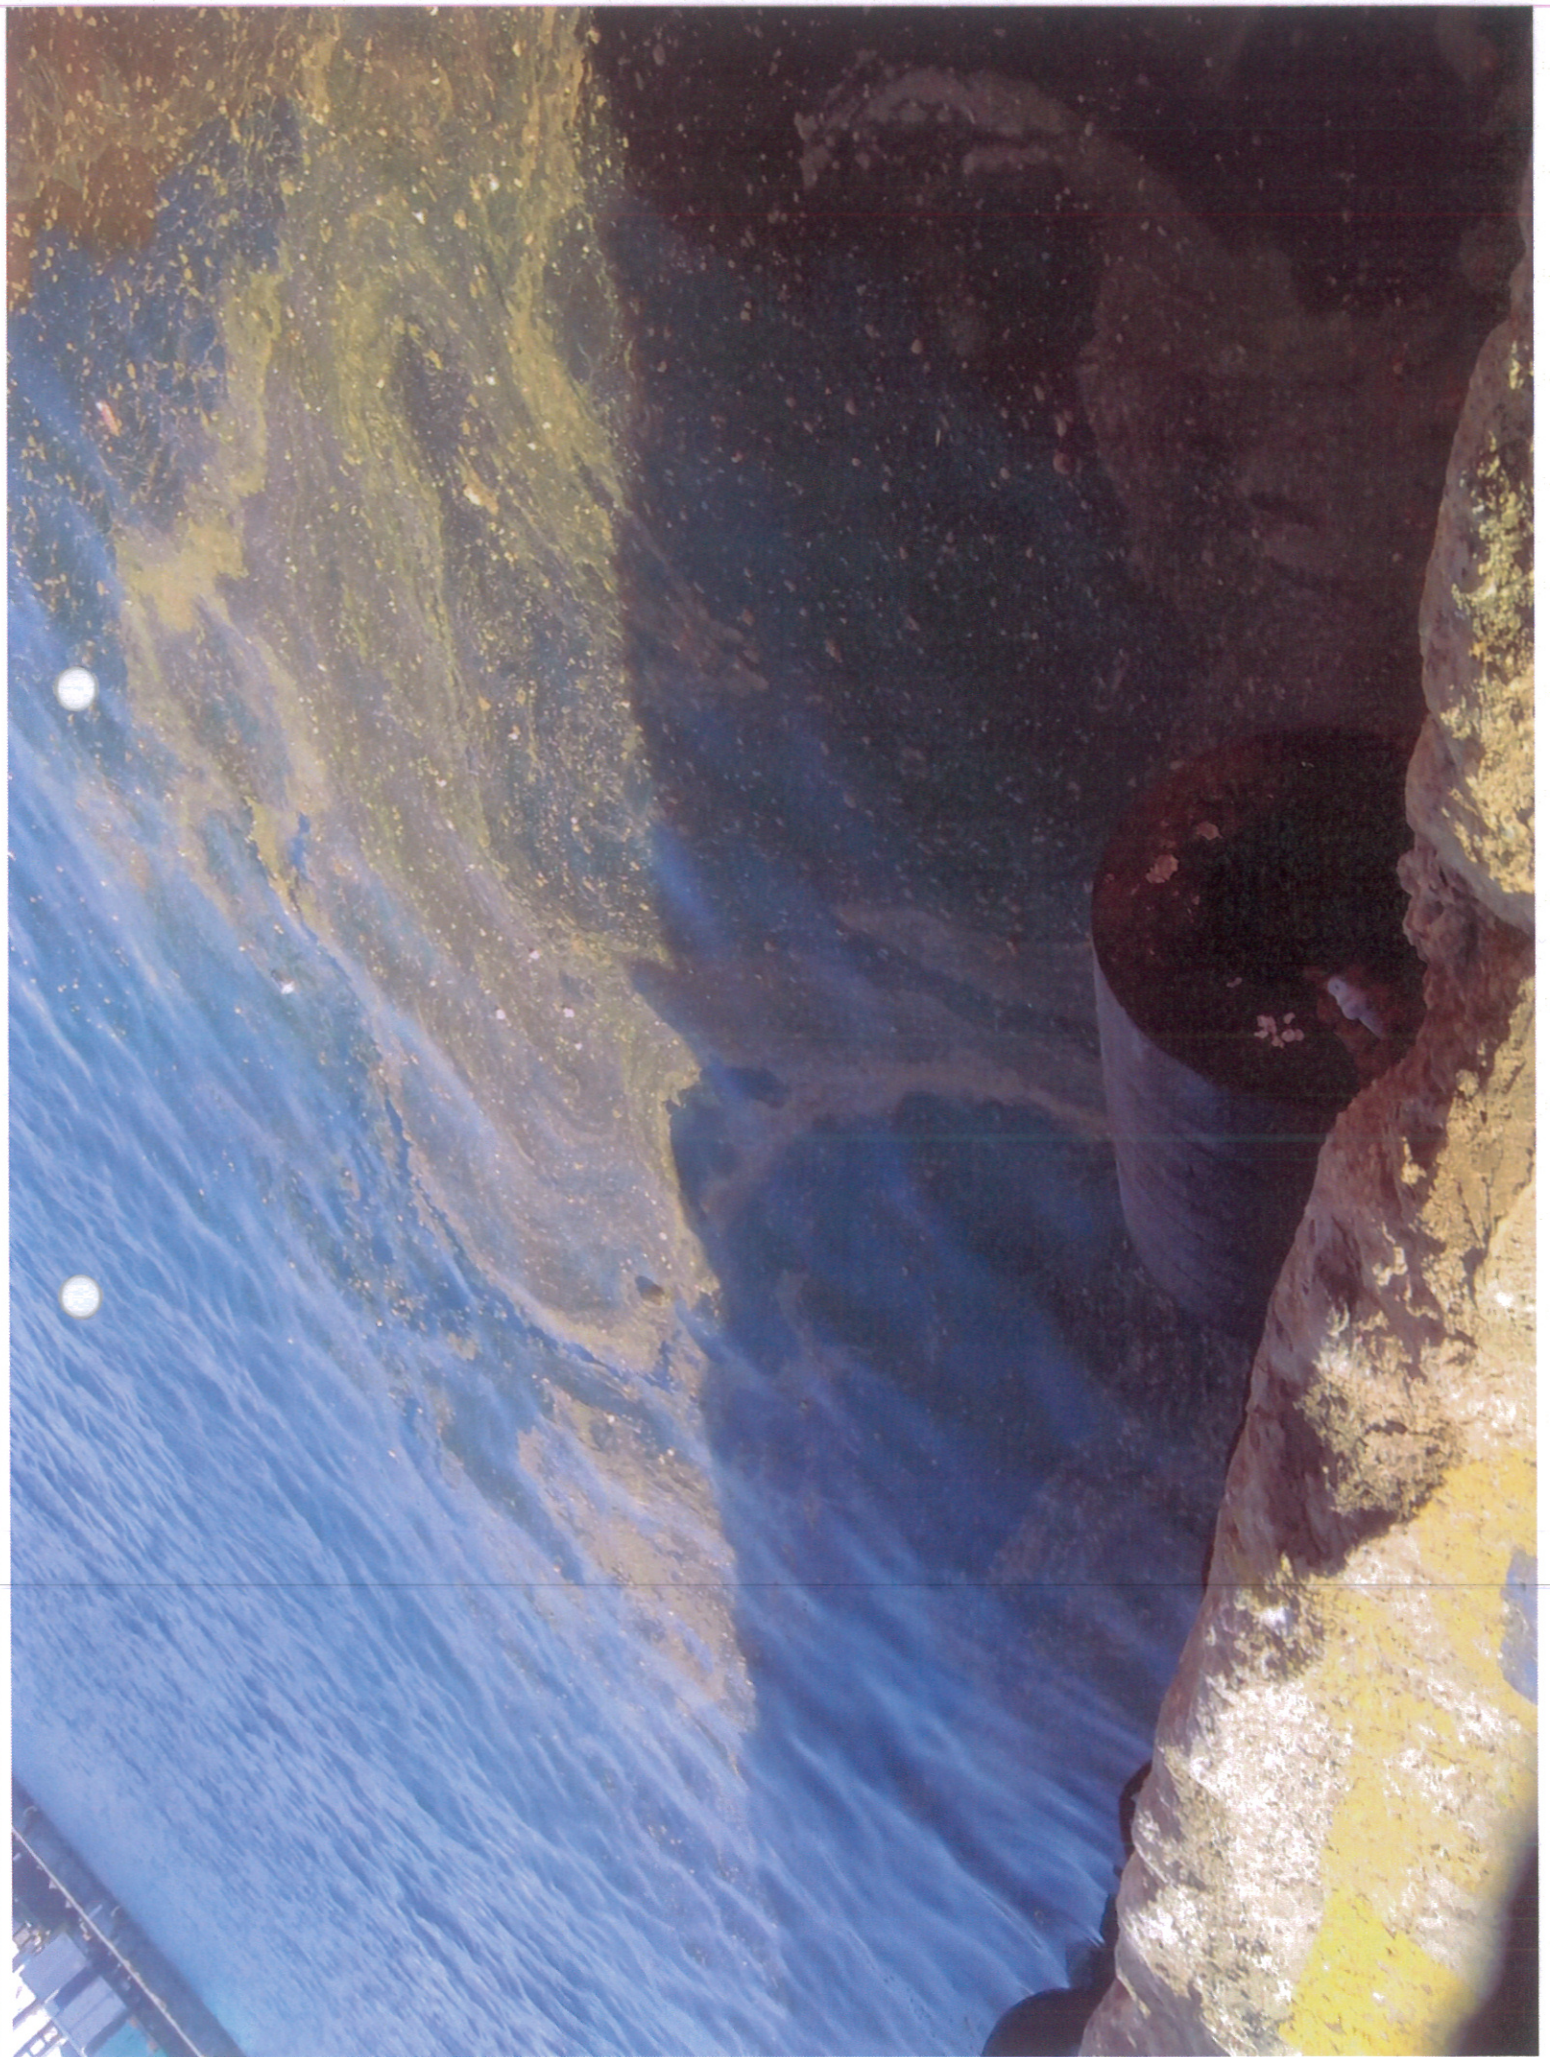

Emergency  
dial 112

ALBIZ

A photograph showing a chain-link fence in the foreground. A sign is attached to the fence, featuring a blue background with the text "Keep clear" in white. To the left of the text is a white icon of a person with a red exclamation mark above their head, indicating a warning or hazard. In the background, a building with a sign that says "WALL" is visible. The scene is brightly lit, suggesting daytime.